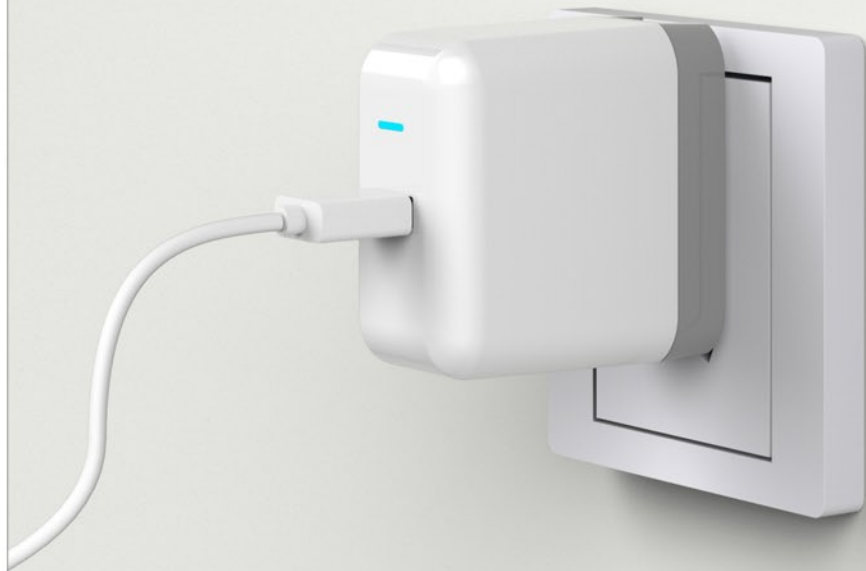

Dimension 85x85x12mm

SMART PHONE CHARGER

Qualcomm Quick Charge 3.0

00:35

Conventional

Model:UC001

4 TIMES FASTER

INTELLIGENT NEGOTIATION FOR OPTIMUM VOLTAGE