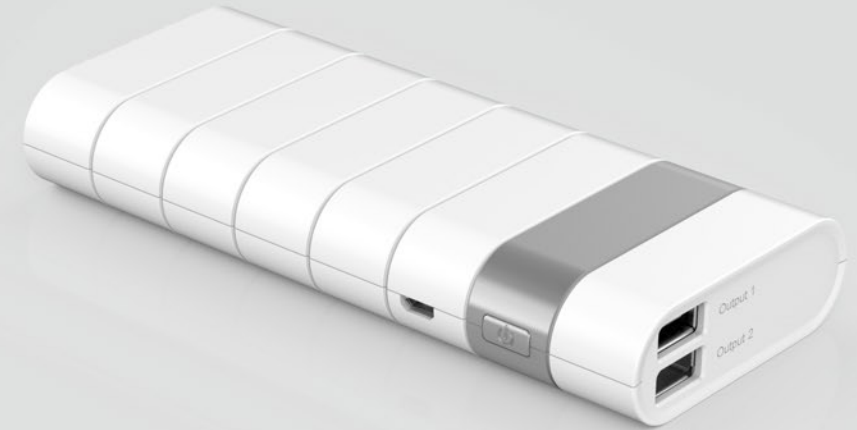

JOYFUL

LITHIUM-ION POWER BANK
LED CAPACITY INDICATOR