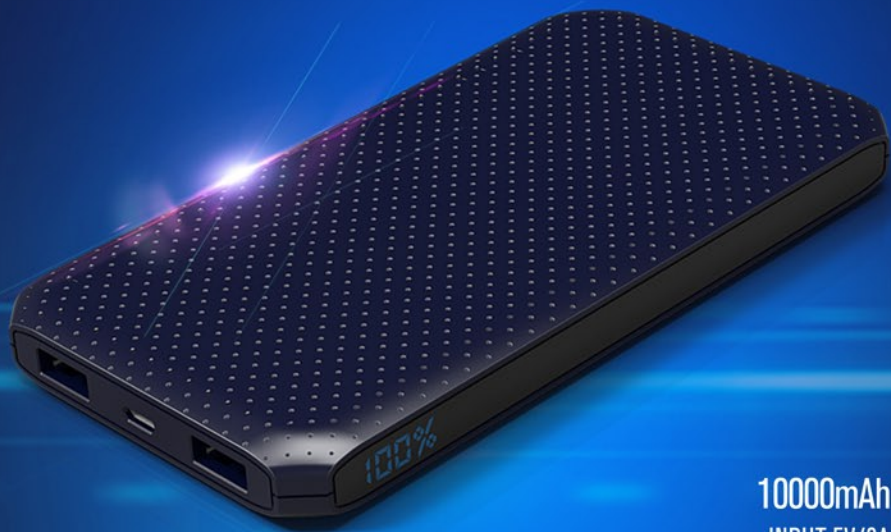

JC01

80%

Qualcomm
Quick Charge 3.0

00 : 35

20%

Conventional

8000mAh

INPUT:5V/2A

TYPE-C INPUT:5V/2A

TYPE-C OUTPUT:5V/3A

QC OUTPUT:5V/3A 9V/1.67A 12V/1.25A

CE FC R6HS

2

FAST CHARGING

POWER BANK

JD2

Qualcomm
Quick Charge 3.0

00 : 35

Conventional

10000mAh
INPUT:5V/2A
OUTPUT:5V/2.4A
QC OUTPUT:5V/2A 9V/1.67A

ANTI-SKID&ANTI FINGERPRINT
SMART LED CAPACITY INDICATION

LEAVE AND CHARGE

WIRELESS CHARGING

JWX001