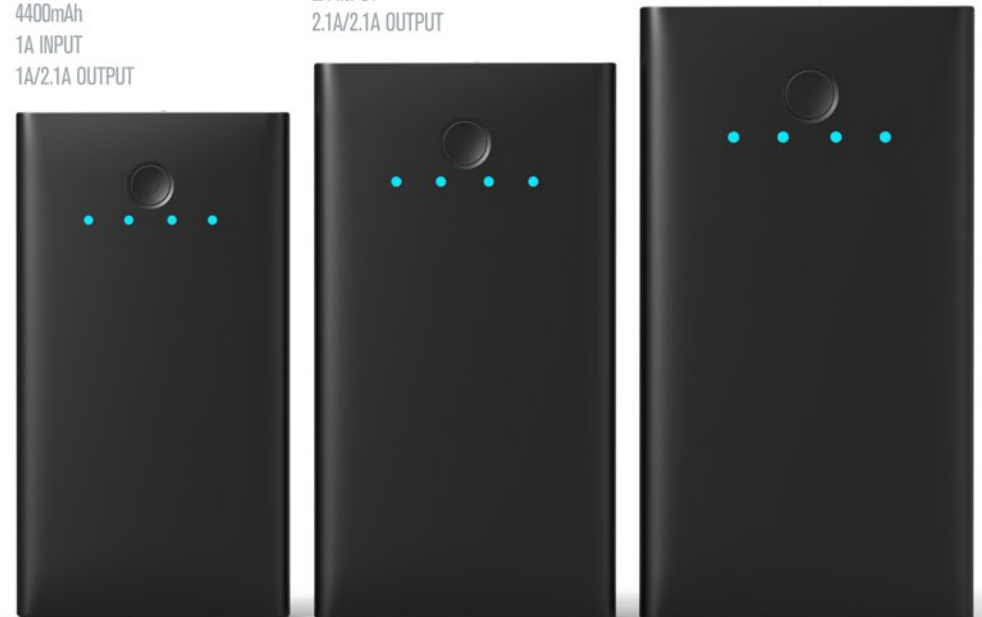

POLYMER POWER BANK
LED CAPACITY INDICATOR

PB22
4400mAh
1A INPUT
1A/2.1A OUTPUT

PB22M
6000mAh
2A INPUT
2.1A/2.1A OUTPUT

PB22L
10000mAh
2A INPUT
2.1A/2.1A OUTPUT