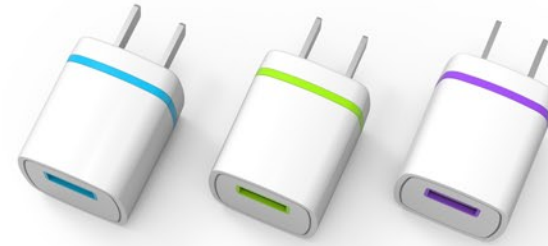

US Plug

1.0A

STORM SERIES CHARGER
MODEL:U126

Dimension 73x35x14mm
weight 22.9g

CE FC RoHS