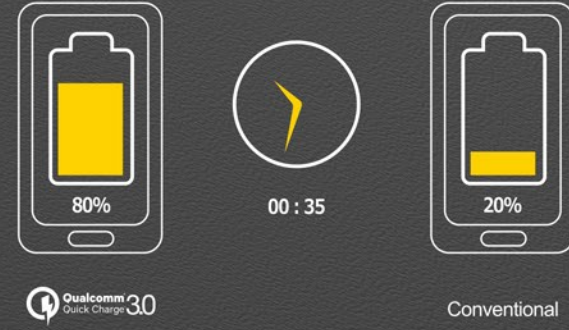

Y302S

5000mAh
2.4 INPUT
2.4A OUTPUT

JQ28

10000mAh
Input:5V/2A
Output1:5V/2.4A
Output2:5V/3.0A 9V/1.67A
12V/1.25A