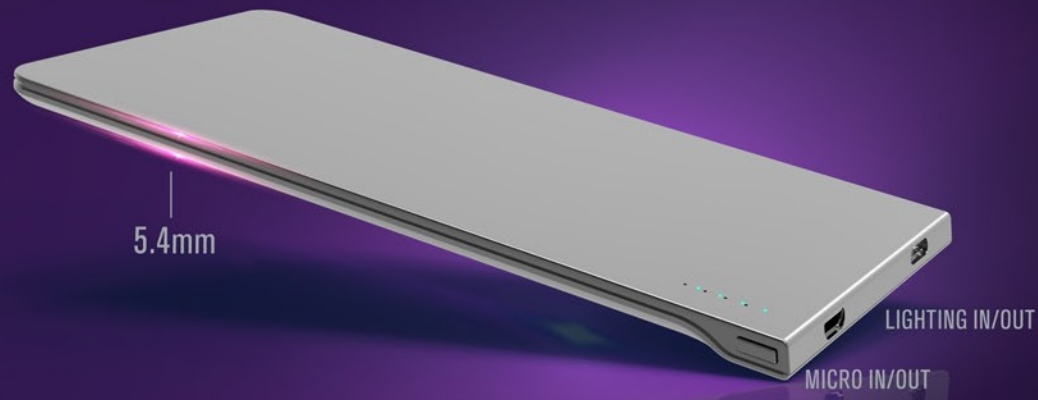

P

PORTABLE
POWER BANK

SILM·EXPECT

SLIMMER LIGHTER THAN EVER

1A INPUT
1A OUTPUT
MODEL:IM01

3000mAh

1

CE FC R6HS

5

P

PORTABLE
POWER BANK