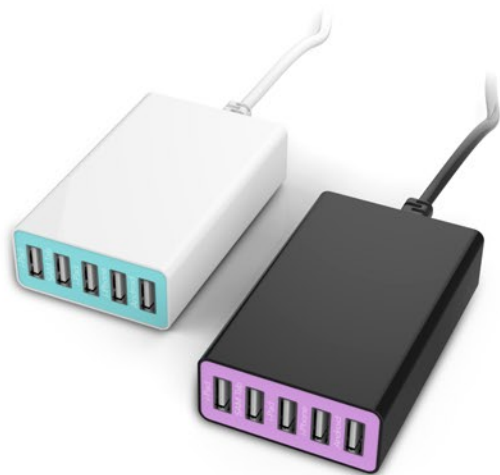

TOTAL OUTPUT

5.0A

5 USB OUTPUT CHARGER

MODEL:SU500

Dimension 60x26x98.8mm
weight 204.5g