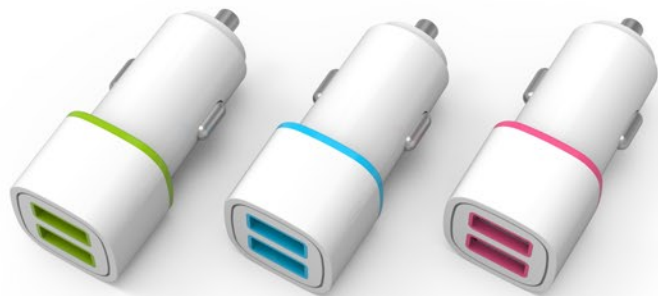

MODEL:C100-QC

Dimension 23.4x25.8x68mm

TOTAL OUTPUT

2.4A

DUAL USB OUTPUT CHARGER
VEHICLE CHARGER

MODEL:C207

Dimension 25x25x60mm

TOTAL OUTPUT